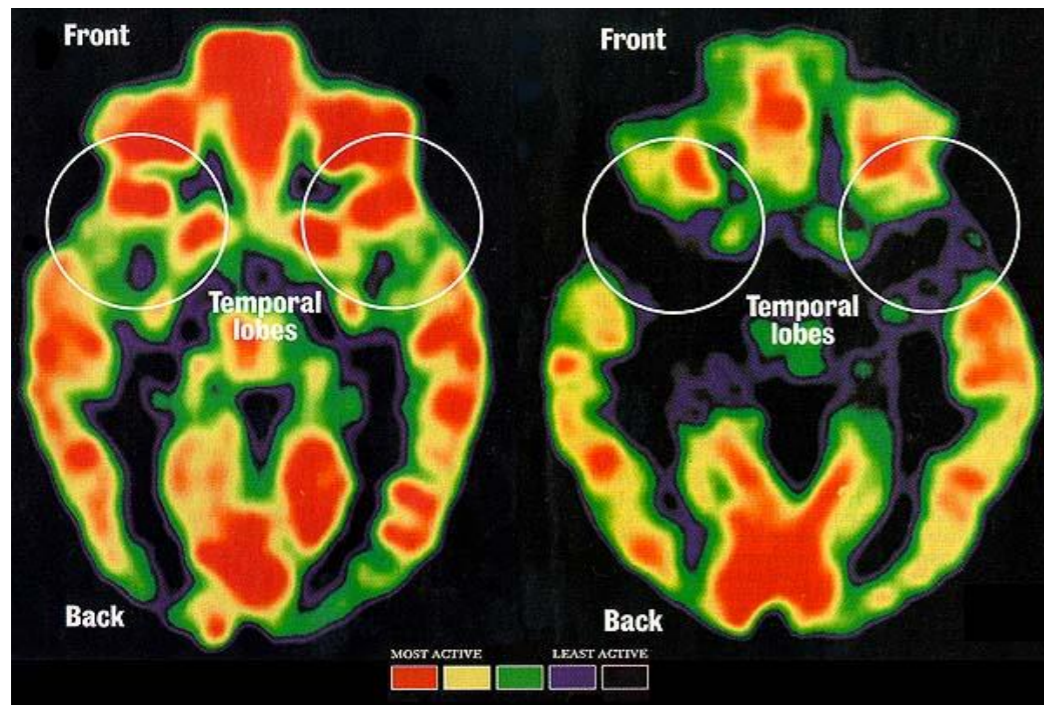

Bootcamps Won't Build a Frontal Cortex

Nathan Mikaere Wallis
X Factor Education Ltd.
xfactoreducation@gmail.com

SPL

As one increases, the other declines – and vice versa

To really be using your cortex, your brainstem needs to be calm

As one increases, the other declines – and vice versa

To really be using your cortex, your brainstem needs to be calm

Dendrites

Axon

Cell Bodies

Synapses

Myelin Sheath

Changes to Cellular Architecture of Brain in Adolescence

NORMAL

MURDERER

Image from Raine, A. (2009). *Murderous Minds: Can we see the mark of Cain?* Accessed from <http://www.dana.org/news/cerebrum/detail.aspx?id+3066> On 30/1/2011.